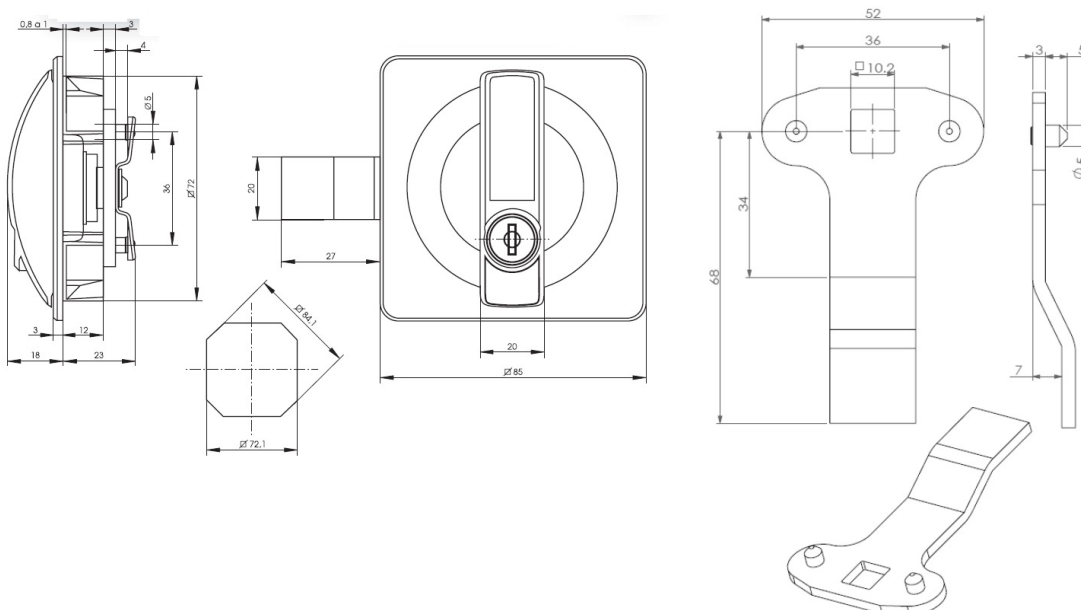

## Description:

Locker Handle M175 Square, Black/Alu Finish #J11, KA D20,Cam No. H08, Round Metal Key SISO, Master Key System J#11

## Item number:

14.08.023-9

Units	Box	Carton	HS Code	Barcode
Pcs.	5	100	8301300000	
5704866500890				